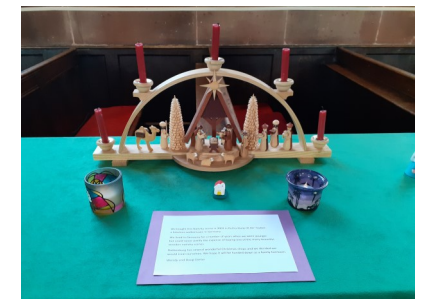

ST ALKMUND'S CRIB FESTIVAL

Saturday 25th November

Our yearly Crib Festival was held at St Alkmund's on Saturday 25th November, we had some wonderful cribs on display, too many to show all of the photographs!! It was a wonderful day, with lots of people coming in to have a look at the cribs.

It was a lovely community day!

A special 'Thank You' must go to Wendy, Doreen and Alan for all of their hard work in organising this.